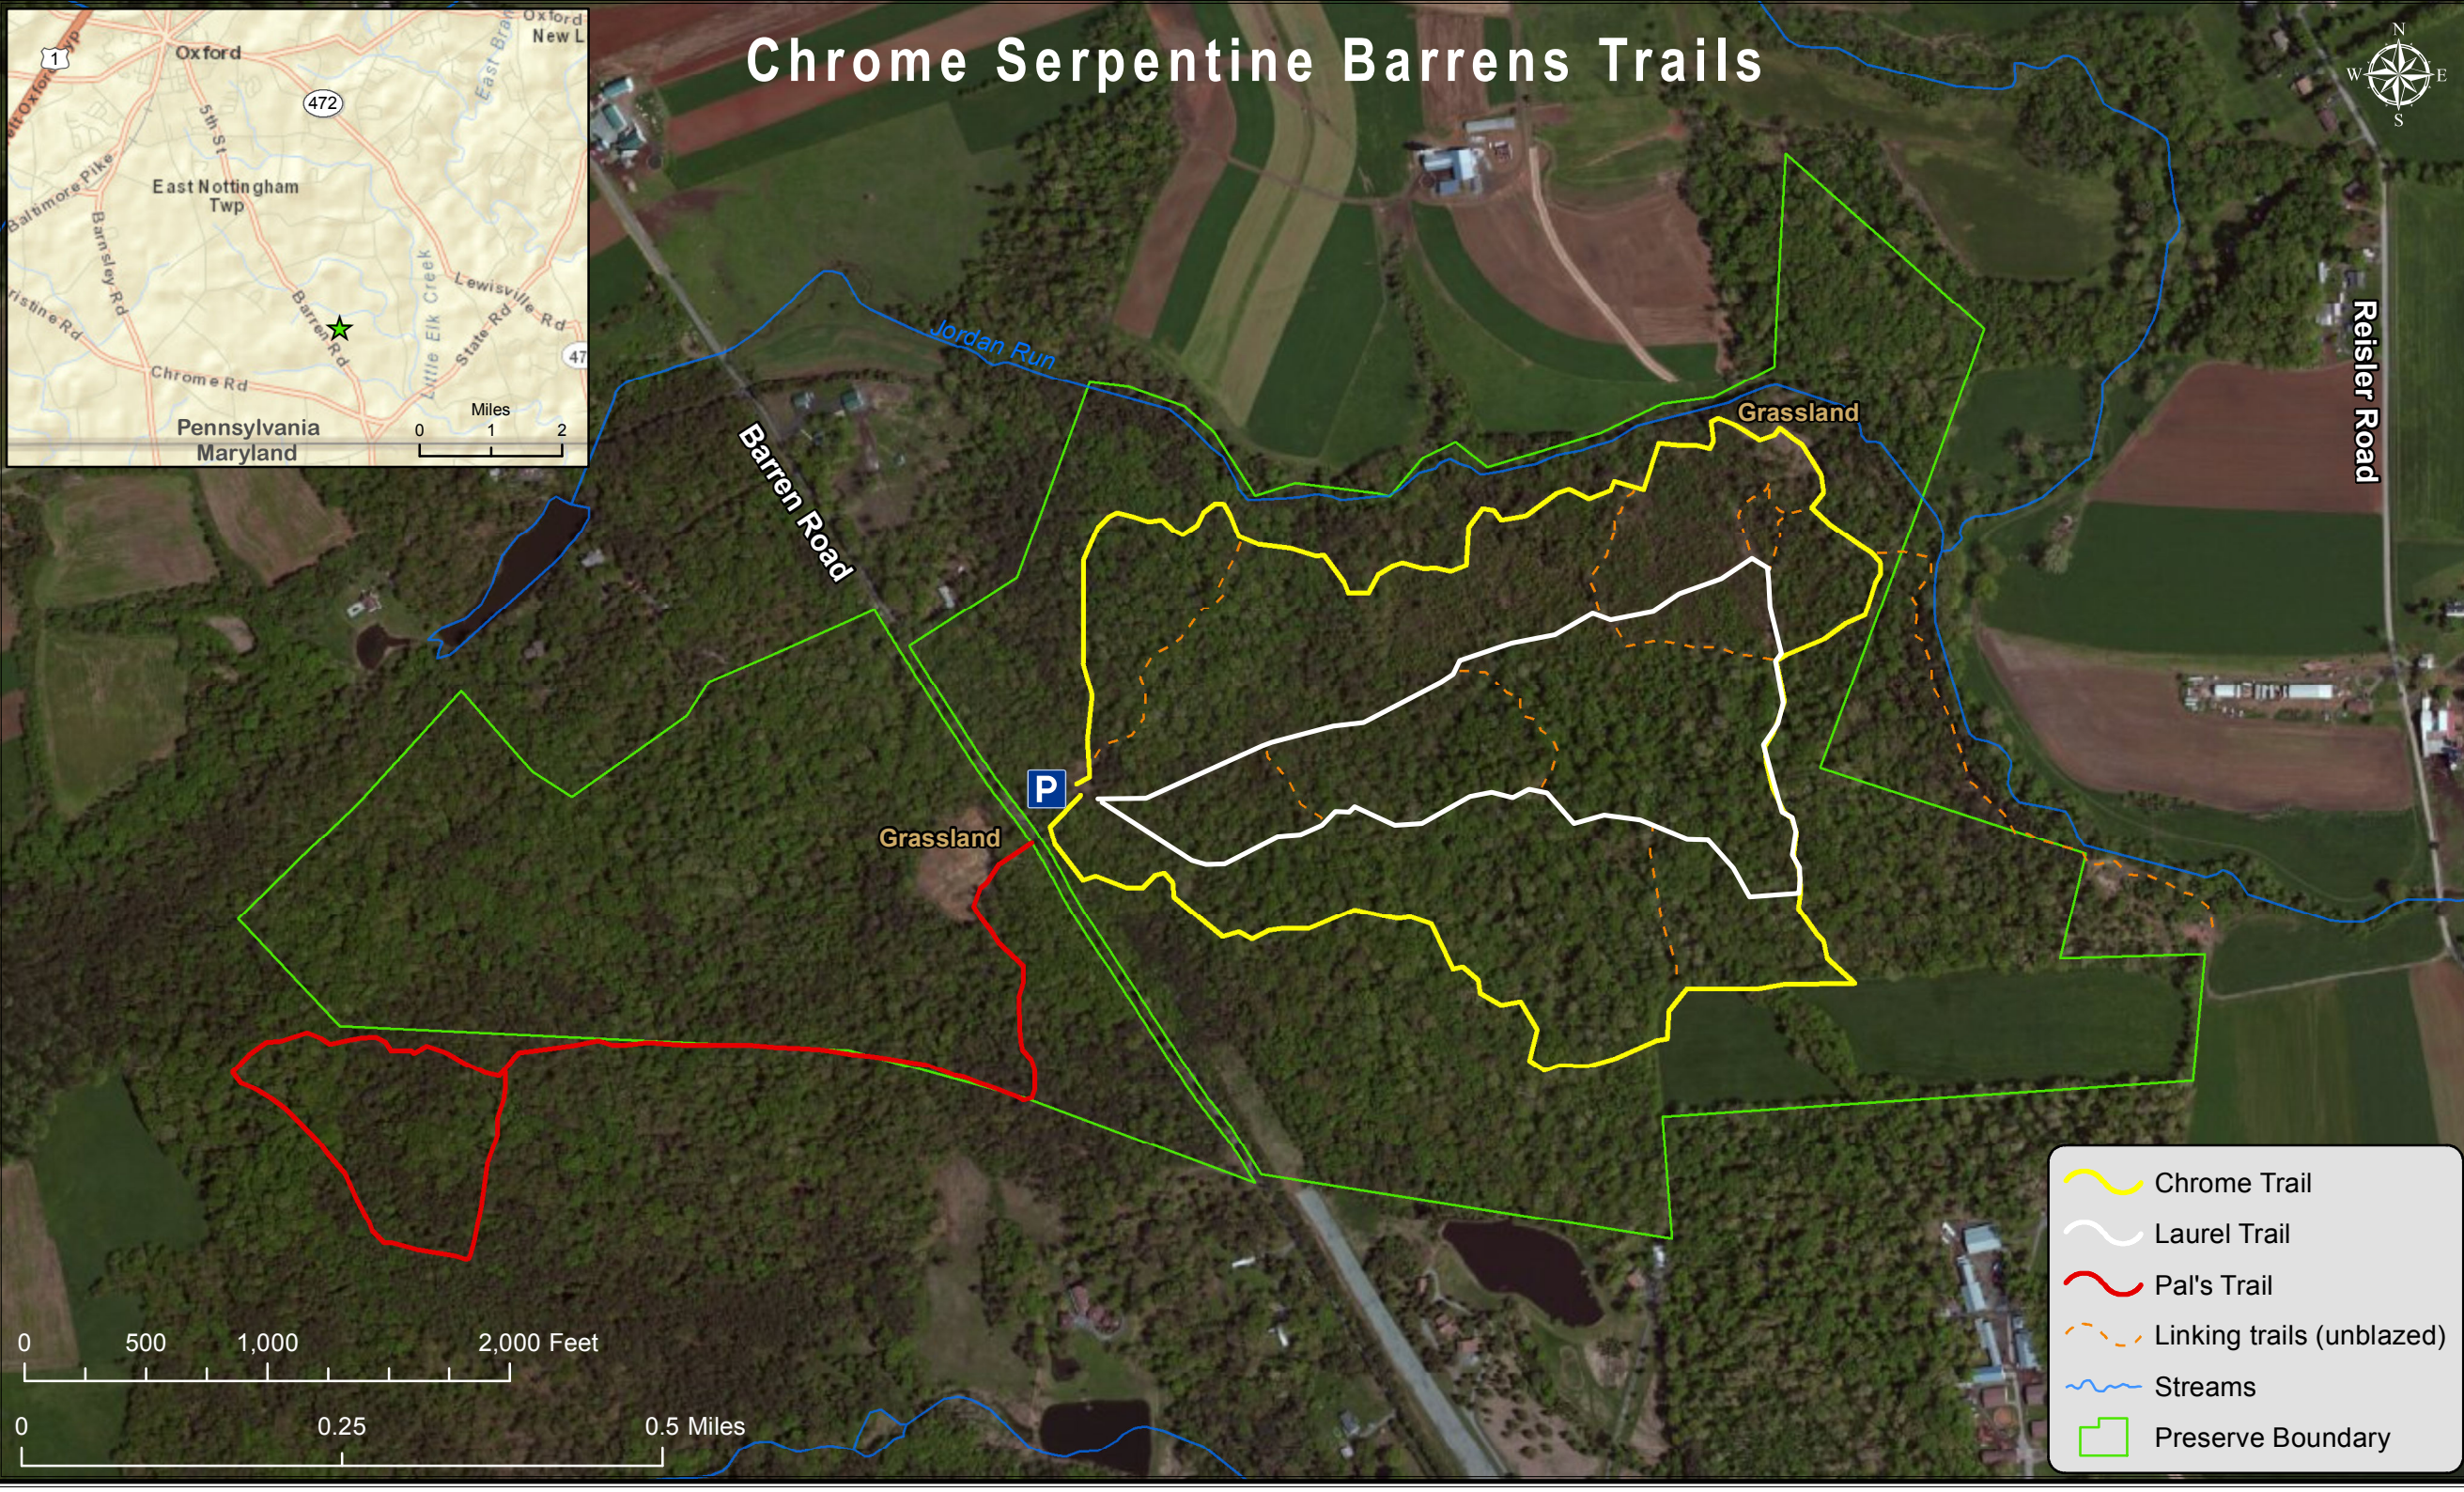

Chrome Serpentine Barrens Trails

0 500 1,000 2,000 Feet

0 0.25 0.5 Miles

- Chrome Trail
- Laurel Trail
- Pal's Trail
- Linking trails (unblazed)
- Streams
- Preserve Boundary