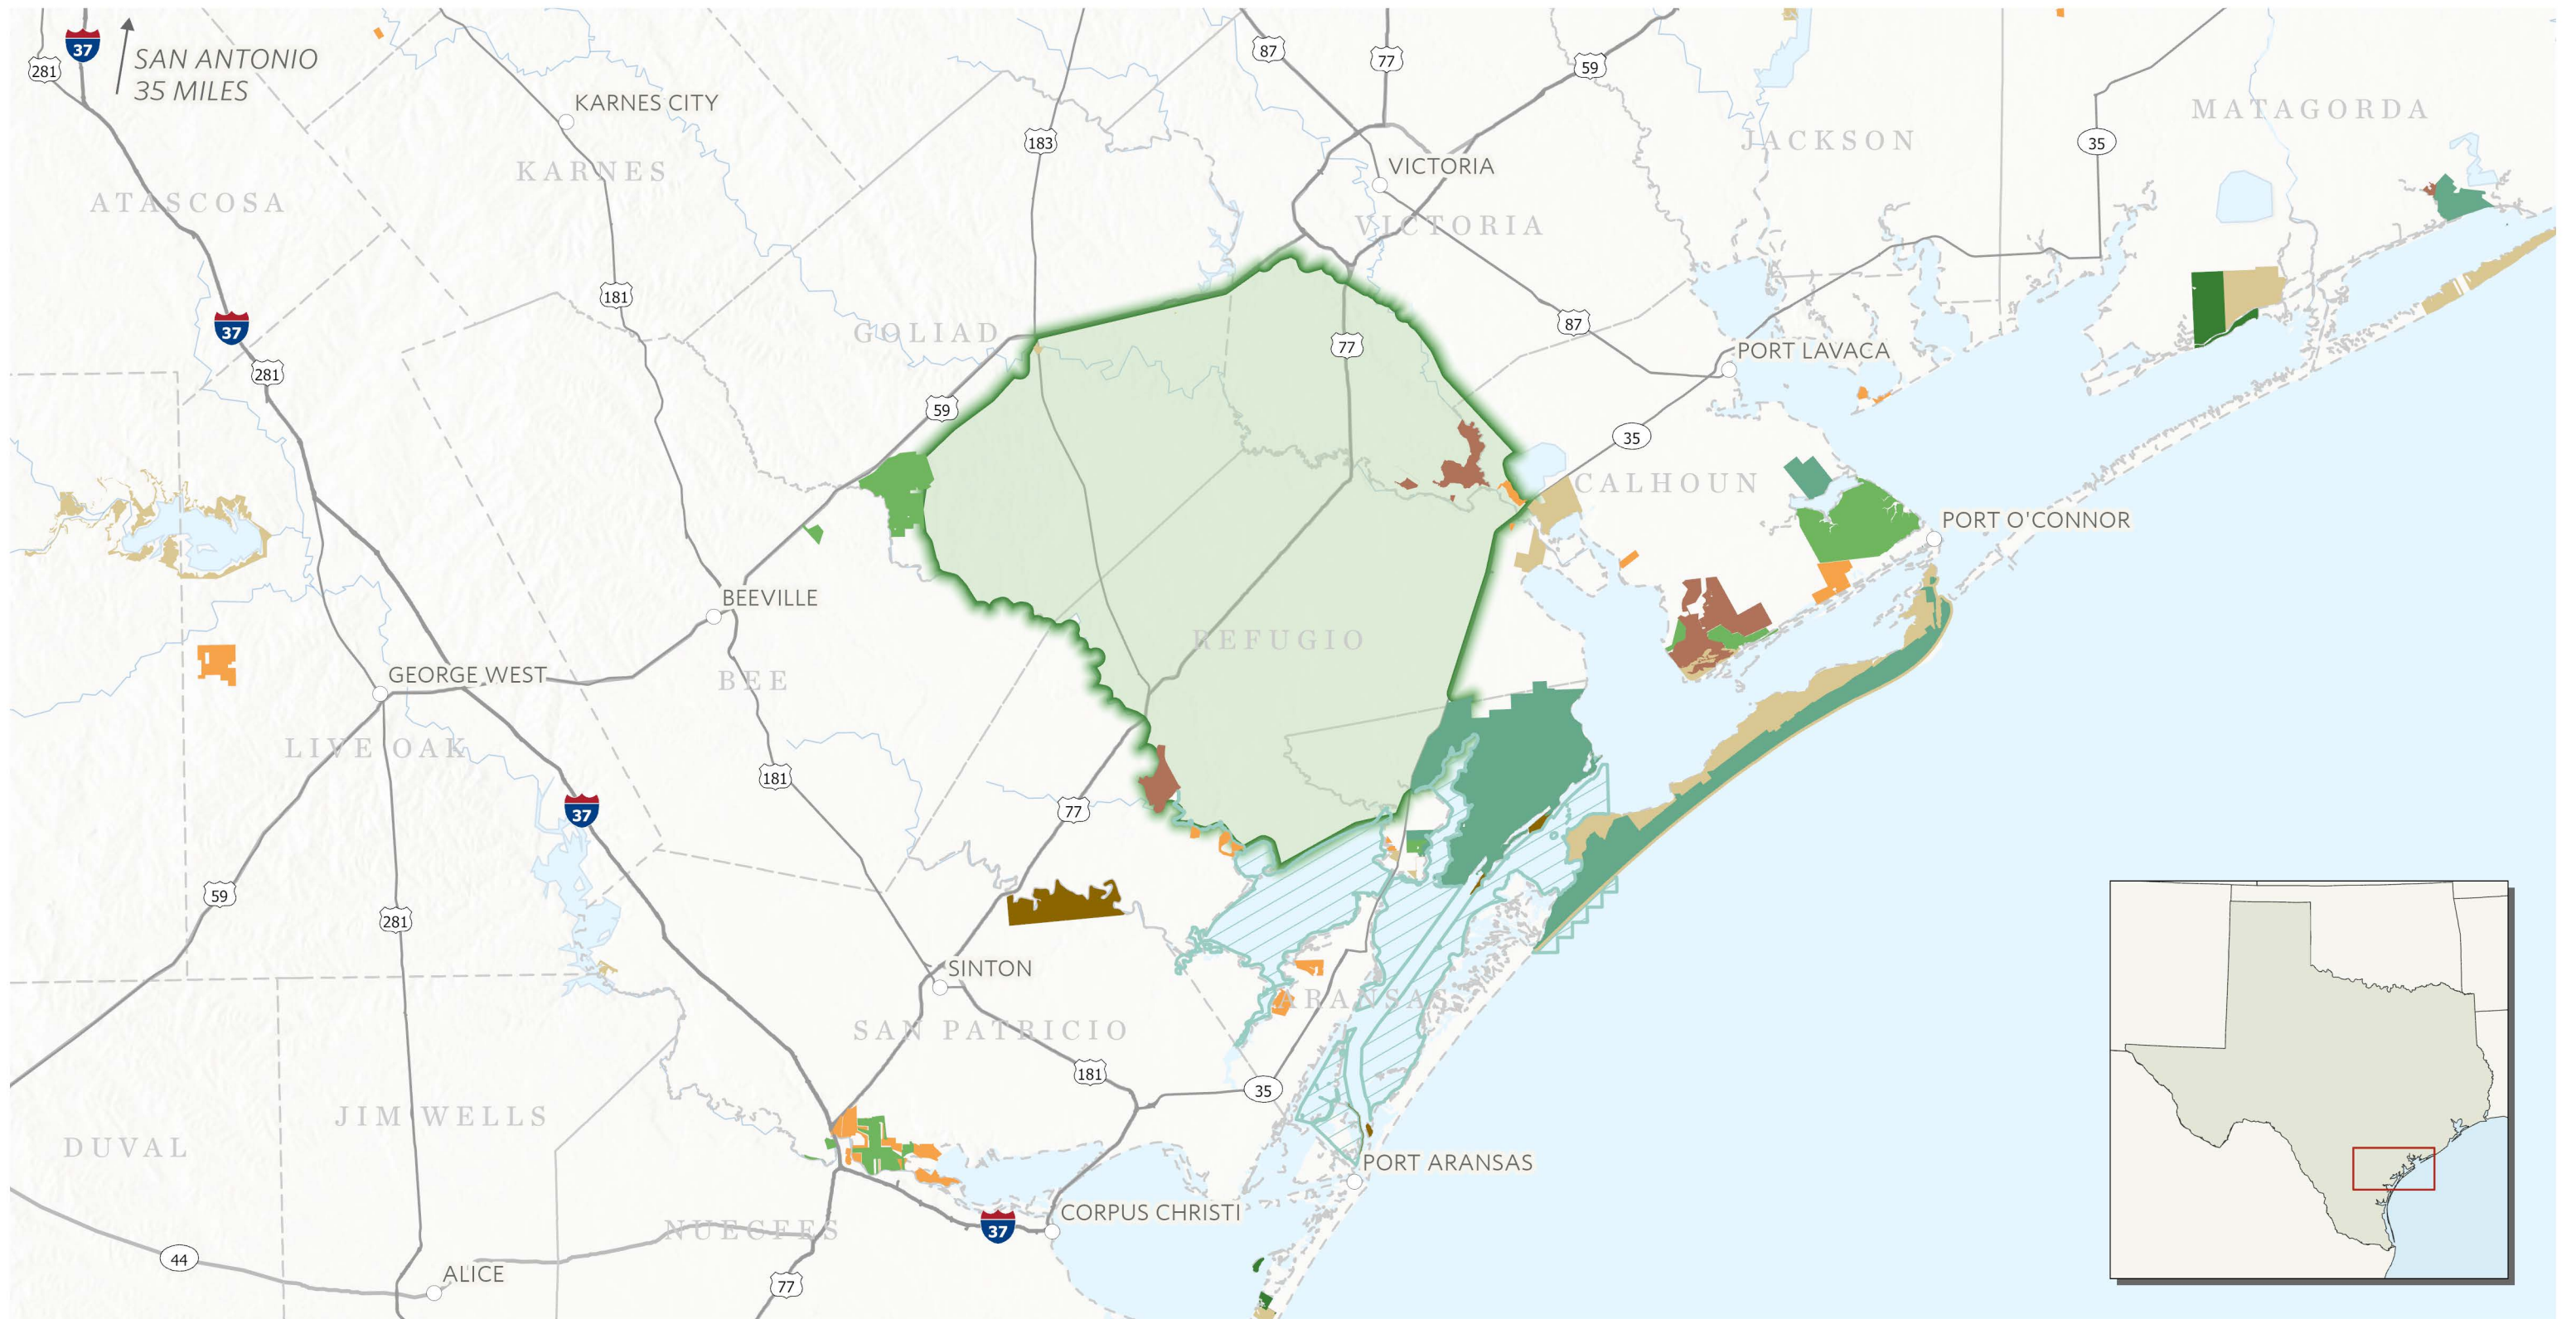

Refugio-Goliad Prairie Conservation Area

- TNC Preserve
- TNC Conservation Easement
- National Marine Area
- State Managed Land
- National Wildlife Refuge
- Private Managed Land
- Local Land Trust Managed Land
- Other Conservation Easement