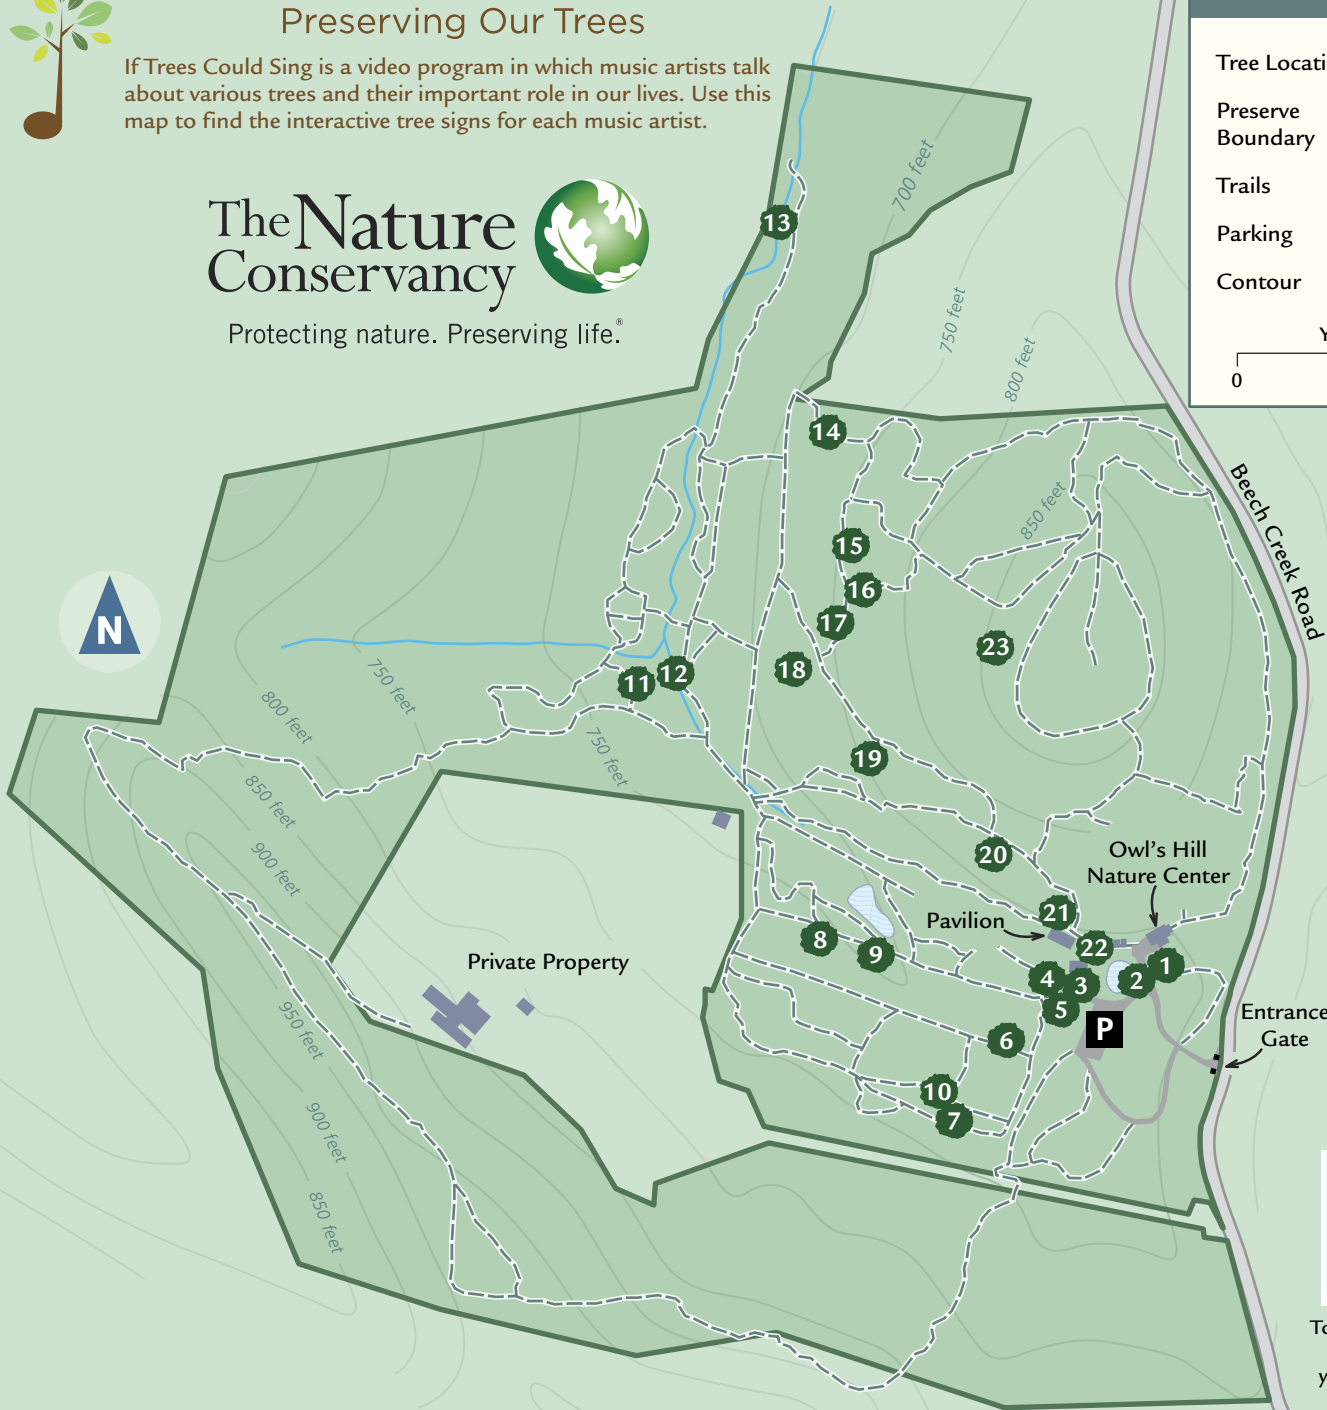

IF TREES COULD SING

Preserving Our Trees

If Trees Could Sing is a video program in which music artists talk about various trees and their important role in our lives. Use this map to find the interactive tree signs for each music artist.

The Nature Conservancy

Protecting nature. Preserving life.®

Owl's Hill Preserve
Brentwood, Tennessee

Tree Locations  23

Preserve Boundary 

Trails 

Parking  P

Contour 

Yards
0 100 200

To learn more, scan the code with your smartphone.

1. Trees Intro	Big Kenny	13. Sycamore	Kim Richey
2. Sweetbay Magnolia	Taylor Hicks	14. Shagbark Hickory	Deanie Richardson
3. Sugarberry	Jim Lauderdale	15. White Oak	David Olney
4. Tulip Poplar	Annie Sellick	16. Tulip Poplar	Annie Sellick
5. Eastern Redbud	Rodney Atkins	17. Sugar Maple	Bela Fleck & Abigail Washburn
6. Eastern Red Cedar	Mike Farris	18. Chinkapin Oak	Tim O'Brien
7. Flowering Dogwood	Suzu Bogguss	19. Sweet Gum	Ben Folds
8. Chinkapin Oak	Tim O'Brien	20. Eastern Red Cedar	Mike Farris
9. Black Walnut	Victor Wooten	21. Osage Orange	Ketch Secor
10. Pecan	Amy Grant	22. Sugar Maple	Bela Fleck & Abigail Washburn
11. Black Walnut	Victor Wooten	23. Yellowwood	Bill Lloyd
12. Hackberry	Farmer Jason		